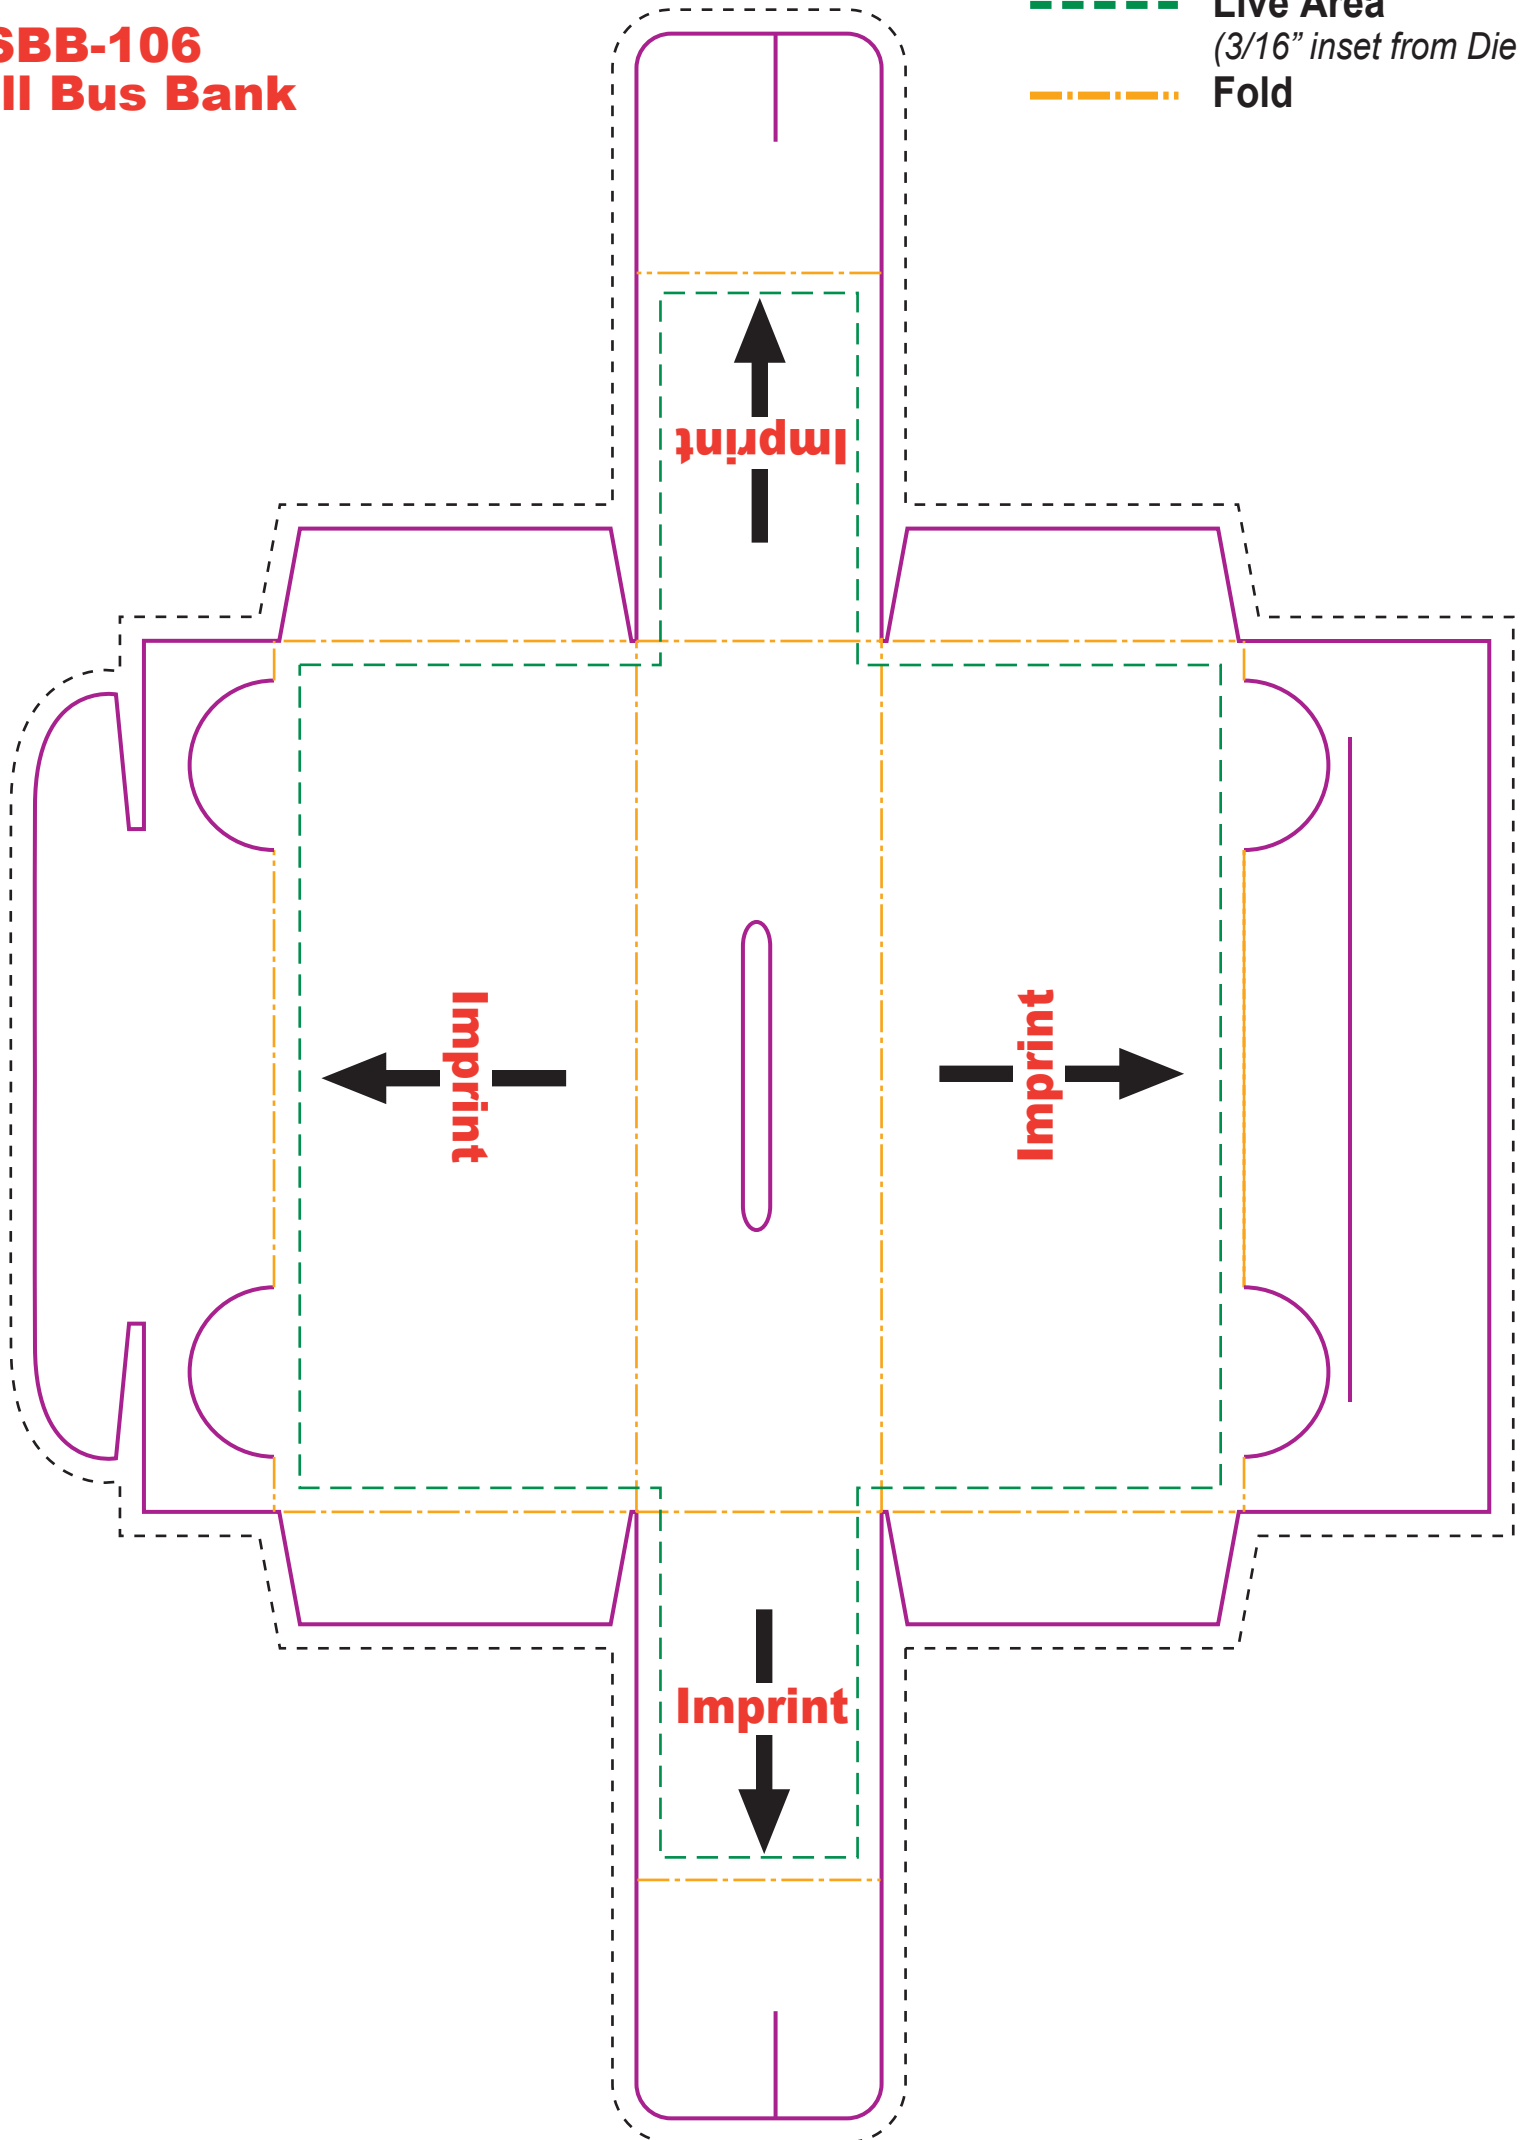

Actual size
Width: 7.5 in.
Height: 10.875 in.

SBB-106
Small Bus Bank

- **Bleed Line**
(1/8" offset from Die Line)
- **Die Line**
(represents actual cut product)
- - - - **Live Area**
(3/16" inset from Die Line)
- . - . **Fold**

Please keep all text and graphics inside the Live Area unless the graphic element is intended to bleed. Borders, if included, should bleed outward from the Live Area.
Please model spot colors using the Pantone solid coated Matching System
Please submit all Fonts and Links for output with your Final Composite.